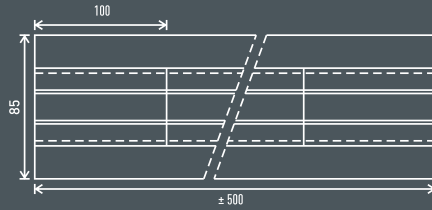

Group 1095

Flat Ceramic backing on tape

Art. No.	Stock Code	Description Pce Ceramic on Tape Tape / Carton Carton / Pallet	Variant (Ceramic + Assembly)	Dimension Ceramic
85980500	A	Brown Ceramic Round gap 20 / Tape 48 Tapes / Carton (24 m) 42 Carton / Pallet (1008 m)	P 8598 on tape 500 mm length tape 85 mm wide	Length: 25 mm
85990500	A	Brown Ceramic Round gap 20 / Tape 48 Tapes/ Carton (24 m) 42 Carton / Pallet (1008 m)	P 8599 on tape 500 mm length tape 85 mm wide	Length: 25 mm