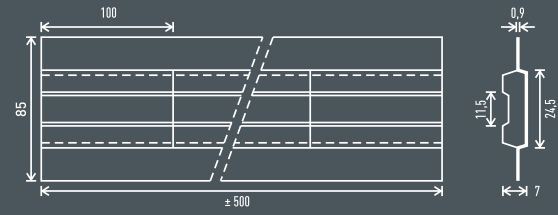

Art. No.	Stock Code	Description Pce Ceramic on Tape Tape / Carton Carton / Pallet	Variant (Ceramic + Assembly)	Dimension Ceramic

84810500	A	Grey Ceramic Round gap 20 / Tape 48 Tapes / Carton (24 m) 42 Carton / Pallet (1008 m)	P 8481 on tape 500 mm length tape 85 mm wide	Length: 25 mm

84840500	C	Grey Ceramic Round gap 20 / Tape 56 Tapes / Carton (27 m) 42 Carton / Pallet (1134 m)	P 8484 on tape 500 mm length tape 85 mm wide	Length: 25 mm

84990600	A	Grey Ceramic Trapezium gap 5 / Tape 30 Tapes / Carton (15 m) 42 Carton / Pallet (630 m)	P 8499 on tape 500 mm length tape 112 mm wide	Length: 100 mm

85870600	A	Brown Ceramic Trapezium gap 8 / Tape 21 Tapes / Carton (12.6 m) 35 Carton / Pallet (441 m)	P 8587 on tape 600 mm length tape 135 mm wide	Length: 75 mm

85960500	A	Brown Ceramic Round gap 20 / Tape 56 Tapes / Carton (28 m) 42 Carton / Pallet (1176 m)	P 8596 on tape 500 mm length tape 85 mm wide	Length: 25 mm

85970500	A	Brown Ceramic Round gap 20 / Tape 48 Tapes / Carton (24 m) 42 Carton / Pallet (1008 m)	P 8597 on tape 500 mm length tape 85 mm wide	Length: 25 mm