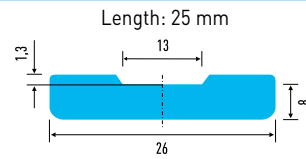

Art. No.	Stock Code	Description Pce Ceramic on Tape Tape / Carton Carton / Pallet	Variant	Dimension Ceramic

86800600   A   Grey Ceramic
Trapezium gap
24 / Tape
30 Tapes / Carton (18 m)
112 Carton / Pallet (2016 m)

P 8680 on tape
600 mm length

86990600   A   Grey Ceramic
Round gap
24 / Tape
30 Tapes / Carton (18 m)
112 Carton / Pallet (2016 m)

P 8699 on tape
600 mm length

86980600   A   Grey Ceramic
Round gap
24 / Tape
30 Tapes / Carton (18 m)
112 Carton / Pallet (2016 m)

P 8698 on tape
600 mm length