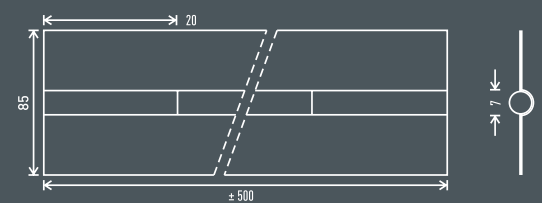

Art. No.	Stock Code	Description Pce Ceramic on tape Tape / Carton Carton / Pallet	Variant (Ceramic + Assembly)	Dimension Ceramic (in mm)

85650500	A	Brown Ceramic Round 25 / Tape 100 Tapes / Carton (50 m) 42 Carton / Pallet (2100m)	P8565 on tape 500 mm length tape 68 mm wide	 L = 20 D = 7
85660500	A	Brown Ceramic Round 20 / Tape 72 Tapes / Carton (36 m) 42 Carton / Pallet (1512 m)	P8566 on tape 500 mm length tape 68 mm wide	 L = 25 D = 9,5
85670500	A	Brown Ceramic Round 20 / Tape 56 Tapes / Carton (28 m) 42 Carton / Pallet (1176 m)	P8567 on tape 500 mm length tape 85 mm wide	 L = 25 D = 12
85771525	A	Brown Ceramic Round 20 / Tape 48 Tapes / Carton (24 m) 42 Carton / Pallet (1008 m)	P8577 on tape 500 mm length tape 85 mm wide	 L = 25 D = 15