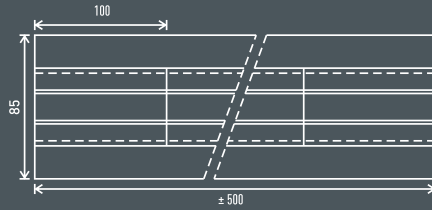

Elga

CERAMIC BACKINGS

ITW Welding

Group 1095

Flat Ceramic backing on tape

Art. No.	Stock Code	Description Pce Ceramic on Tape Tape / Carton Carton / Pallet	Variant (Ceramic + Assembly)	Dimension Ceramic
----------	------------	--	------------------------------------	----------------------