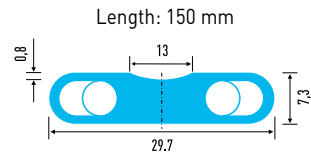

Group 1095

Rail

Art. No.	Stock Code	Description Pce / Carton Carton / Pallet	Variant (Length)	Dimension Rail B / H / S / L (in mm)
----------	------------	--	---------------------	--

81151000	C	Support Rail 48 / Carton (48 m) 30 Carton / Pallet (1440 m)	P 8115 1000 mm	Length: 1000 mm
----------	---	---	--------------------------	-----------------

T +31 (0)186 641 444

ITW Welding

Elga

Group 1095

Flat Ceramic with flexible wire

Art. No.	Stock Code	Description Pce Ceramic / Carton Carton / Pallet	Variant (Length)	Dimension Ceramic
----------	------------	--	---------------------	----------------------

85811000 C Brown Ceramic
Round gap
50 in a Length
24 / Carton (24 m)
36 Carton / Pallet (864 m)

P 8581
1000 mm

Elga

Group 1095

Magnet Clamp

Art. No.	Stock Code	Description Pce / Carton Carton / Pallet	Dimension
----------	------------	--	-----------