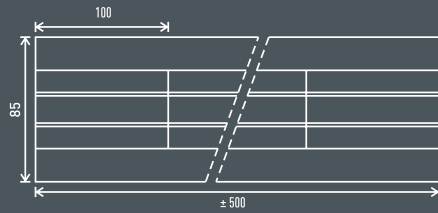

Art. No.	Stock Code	Description Pce Ceramic on Tape Tape / Carton Carton / Pallet	Variant	Dimension Ceramic

86800600   A   Grey Ceramic
Trapezium gap
24 / Tape
30 Tapes / Carton (18 m)
112 Carton / Pallet (2016 m)

P 8680 on tape
600 mm length