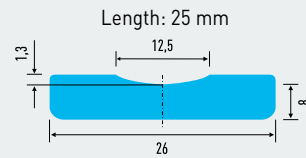

86990600   A   Grey Ceramic
Round gap
24 / Tape
30 Tapes / Carton (18 m)
112 Carton / Pallet (2016 m)

P 8699 on tape
600 mm length