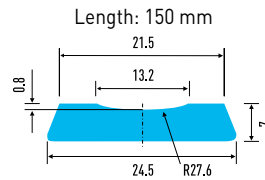

85260100	A	Brown Ceramic Trapezium gap 160 / Carton (16 m) 48 Carton / Pallet (768 m)	P 8526 loosely packed	Length: 100 mm