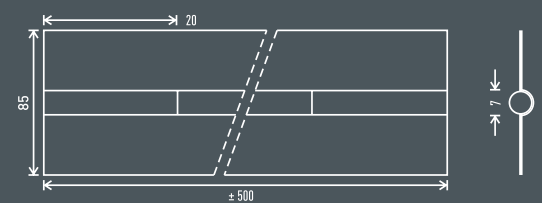

Art. No.	Stock Code	Description Pce Ceramic on tape Tape / Carton Carton / Pallet	Variant (Ceramic + Assembly)	Dimension Ceramic (in mm)

86640600	A	Grey Ceramic Round 20 / Tape 40 Tapes / Carton (24 m) 112 Carton / Pallet (2688 m)	P 8664 on tape 600 mm length	 L = 30 D = 6
86650600	A	Grey Ceramic Round 20 / Tape 40 Tapes / Carton (24 m) 112 Carton / Pallet (2688 m)	P 8665 on tape 600 mm length	 L = 30 D = 8
86660600	C	Grey Ceramic Round 20 / Tape 40 Tapes / Carton (24 m) 112 Carton / Pallet (2688 m)	P 8666 on tape 600 mm length	 L = 30 D = 10
86670600	C	Grey Ceramic Round 20 / Tape 30 Tapes / Carton (18 m) 112 Carton / Pallet (2016 m)	P 8667 on tape 600 mm length	 L = 30 D = 12
86690600	C	Grey Ceramic Round 20 / Tape 15 Tapes / Carton (9 m) 112 Carton / Pallet (1008 m)	P 8669 on tape 600 mm length	 L = 30 D = 20