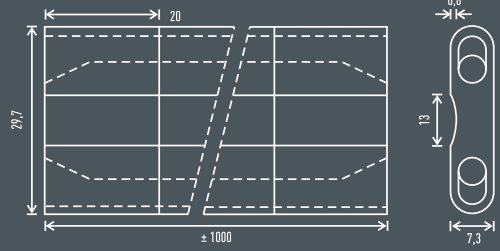

T +31 (0)186 641 444

ITW Welding

Elga

Group 1095

Flat Ceramic with flexible wire

Art. No.	Stock Code	Description Pce Ceramic / Carton Carton / Pallet	Variant (Length)	Dimension Ceramic
----------	------------	--	---------------------	----------------------