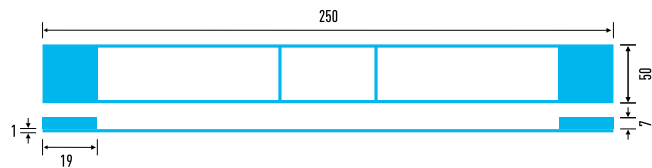

Elga

Group 1095

Flat Ceramic with flexible wire

Art. No.	Stock Code	Description Pce Ceramic / Carton Carton / Pallet	Variant (Length)	Dimension Ceramic

85811000   C   Brown Ceramic
Round gap
50 in a Length
24 / Carton (24 m)
36 Carton / Pallet (864 m)

P 8581
1000 mm

Elga

Group 1095

Magnet Clamp

Art. No.	Stock Code	Description Pce / Carton Carton / Pallet	Dimension

81510022   A   **P 8151**
RVS Magnet Clamp
66 / Carton
48 Carton / Pallet