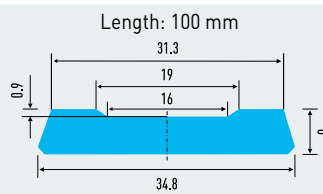

Group 1095

Flat Ceramic backing Tiles (without tape or rail)

Art. No.	Stock Code	Description Pce Ceramic / Carton Carton / Pallet	Variant	Dimension Ceramic

85080150	A	Brown Ceramic Round gap 175 / Carton (26,25 m) 48 Carton / Pallet (1260 m)	P 8508 loosely packed	Length: 150 mm

85260100	A	Brown Ceramic Trapezium gap 160 / Carton (16 m) 48 Carton / Pallet (768 m)	P 8526 loosely packed	Length: 100 mm

Group 1095

Rail

Art. No.	Stock Code	Description Pce / Carton Carton / Pallet	Variant (Length)	Dimension Rail B / H / S / L (in mm)

81151000	C	Support Rail 48 / Carton (48 m) 30 Carton / Pallet (1440 m)	P 8115 1000 mm	Length: 1000 mm

T +31 (0)186 641 444

ITW Welding