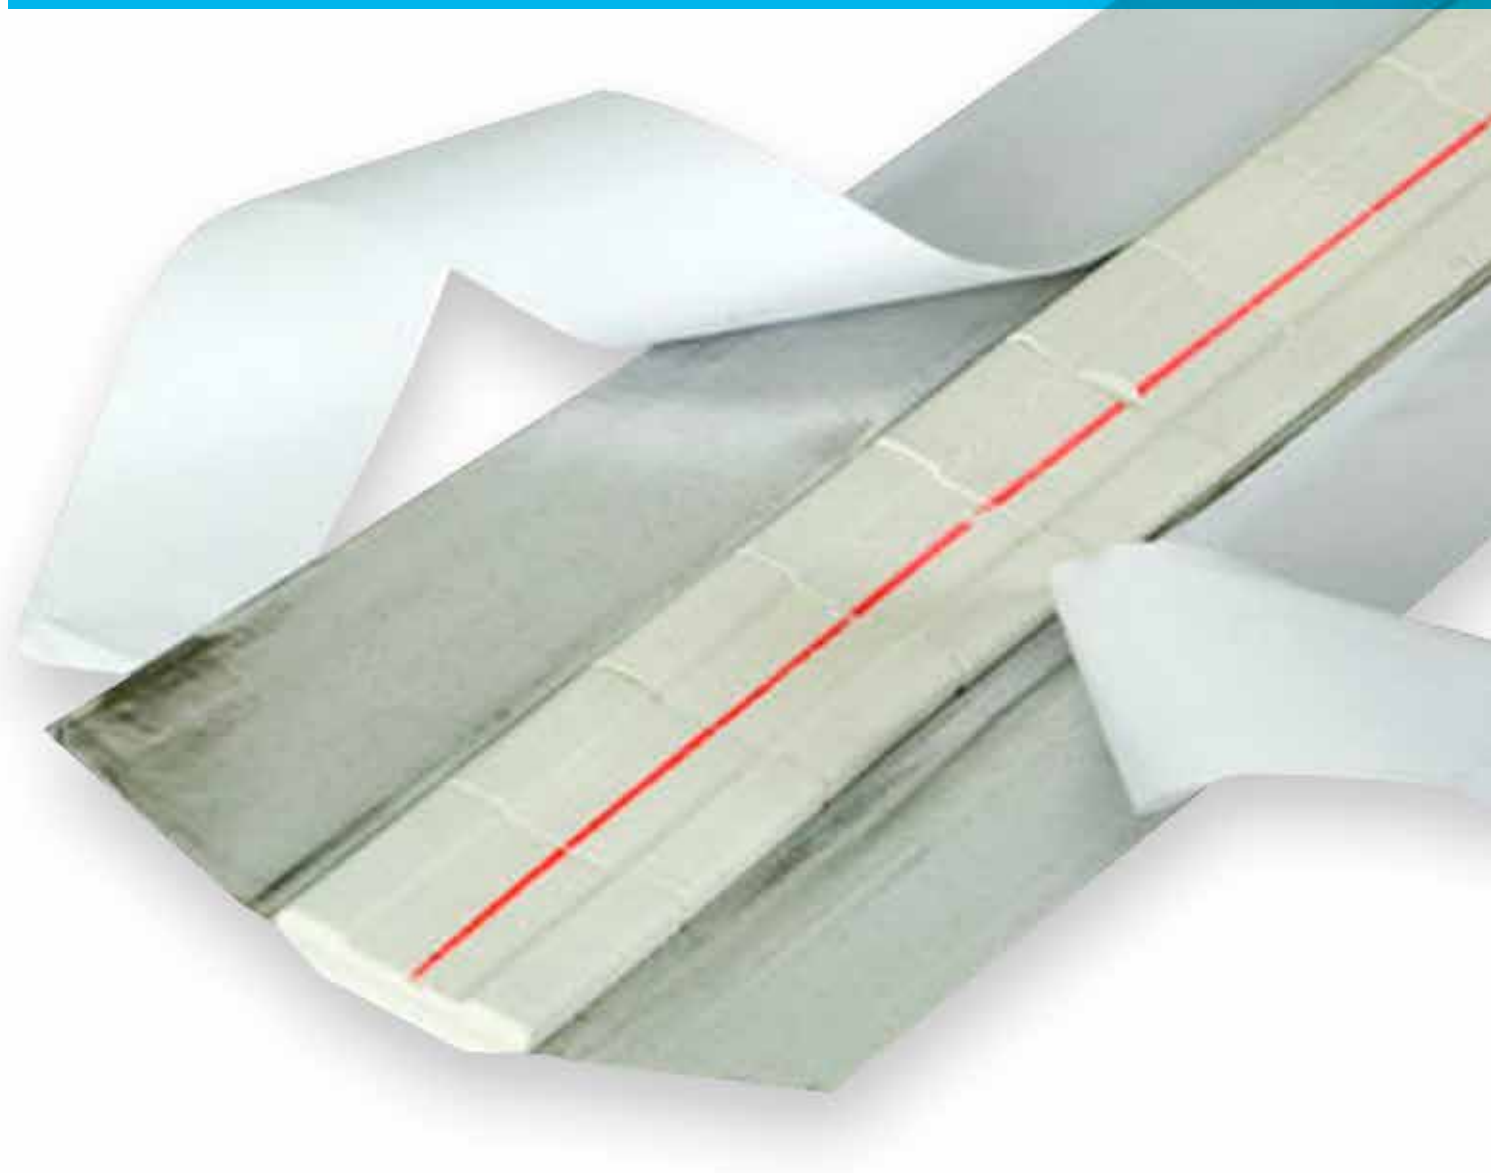

Elga

CERAMIC BACKINGS

ITW Welding

Group 1095

Flat Ceramic backing on tape

Art. No.	Stock Code	Description Pce Ceramic on Tape Tape / Carton Carton / Pallet	Variant (Ceramic + Assembly)	Dimension Ceramic
----------	------------	--	------------------------------------	----------------------